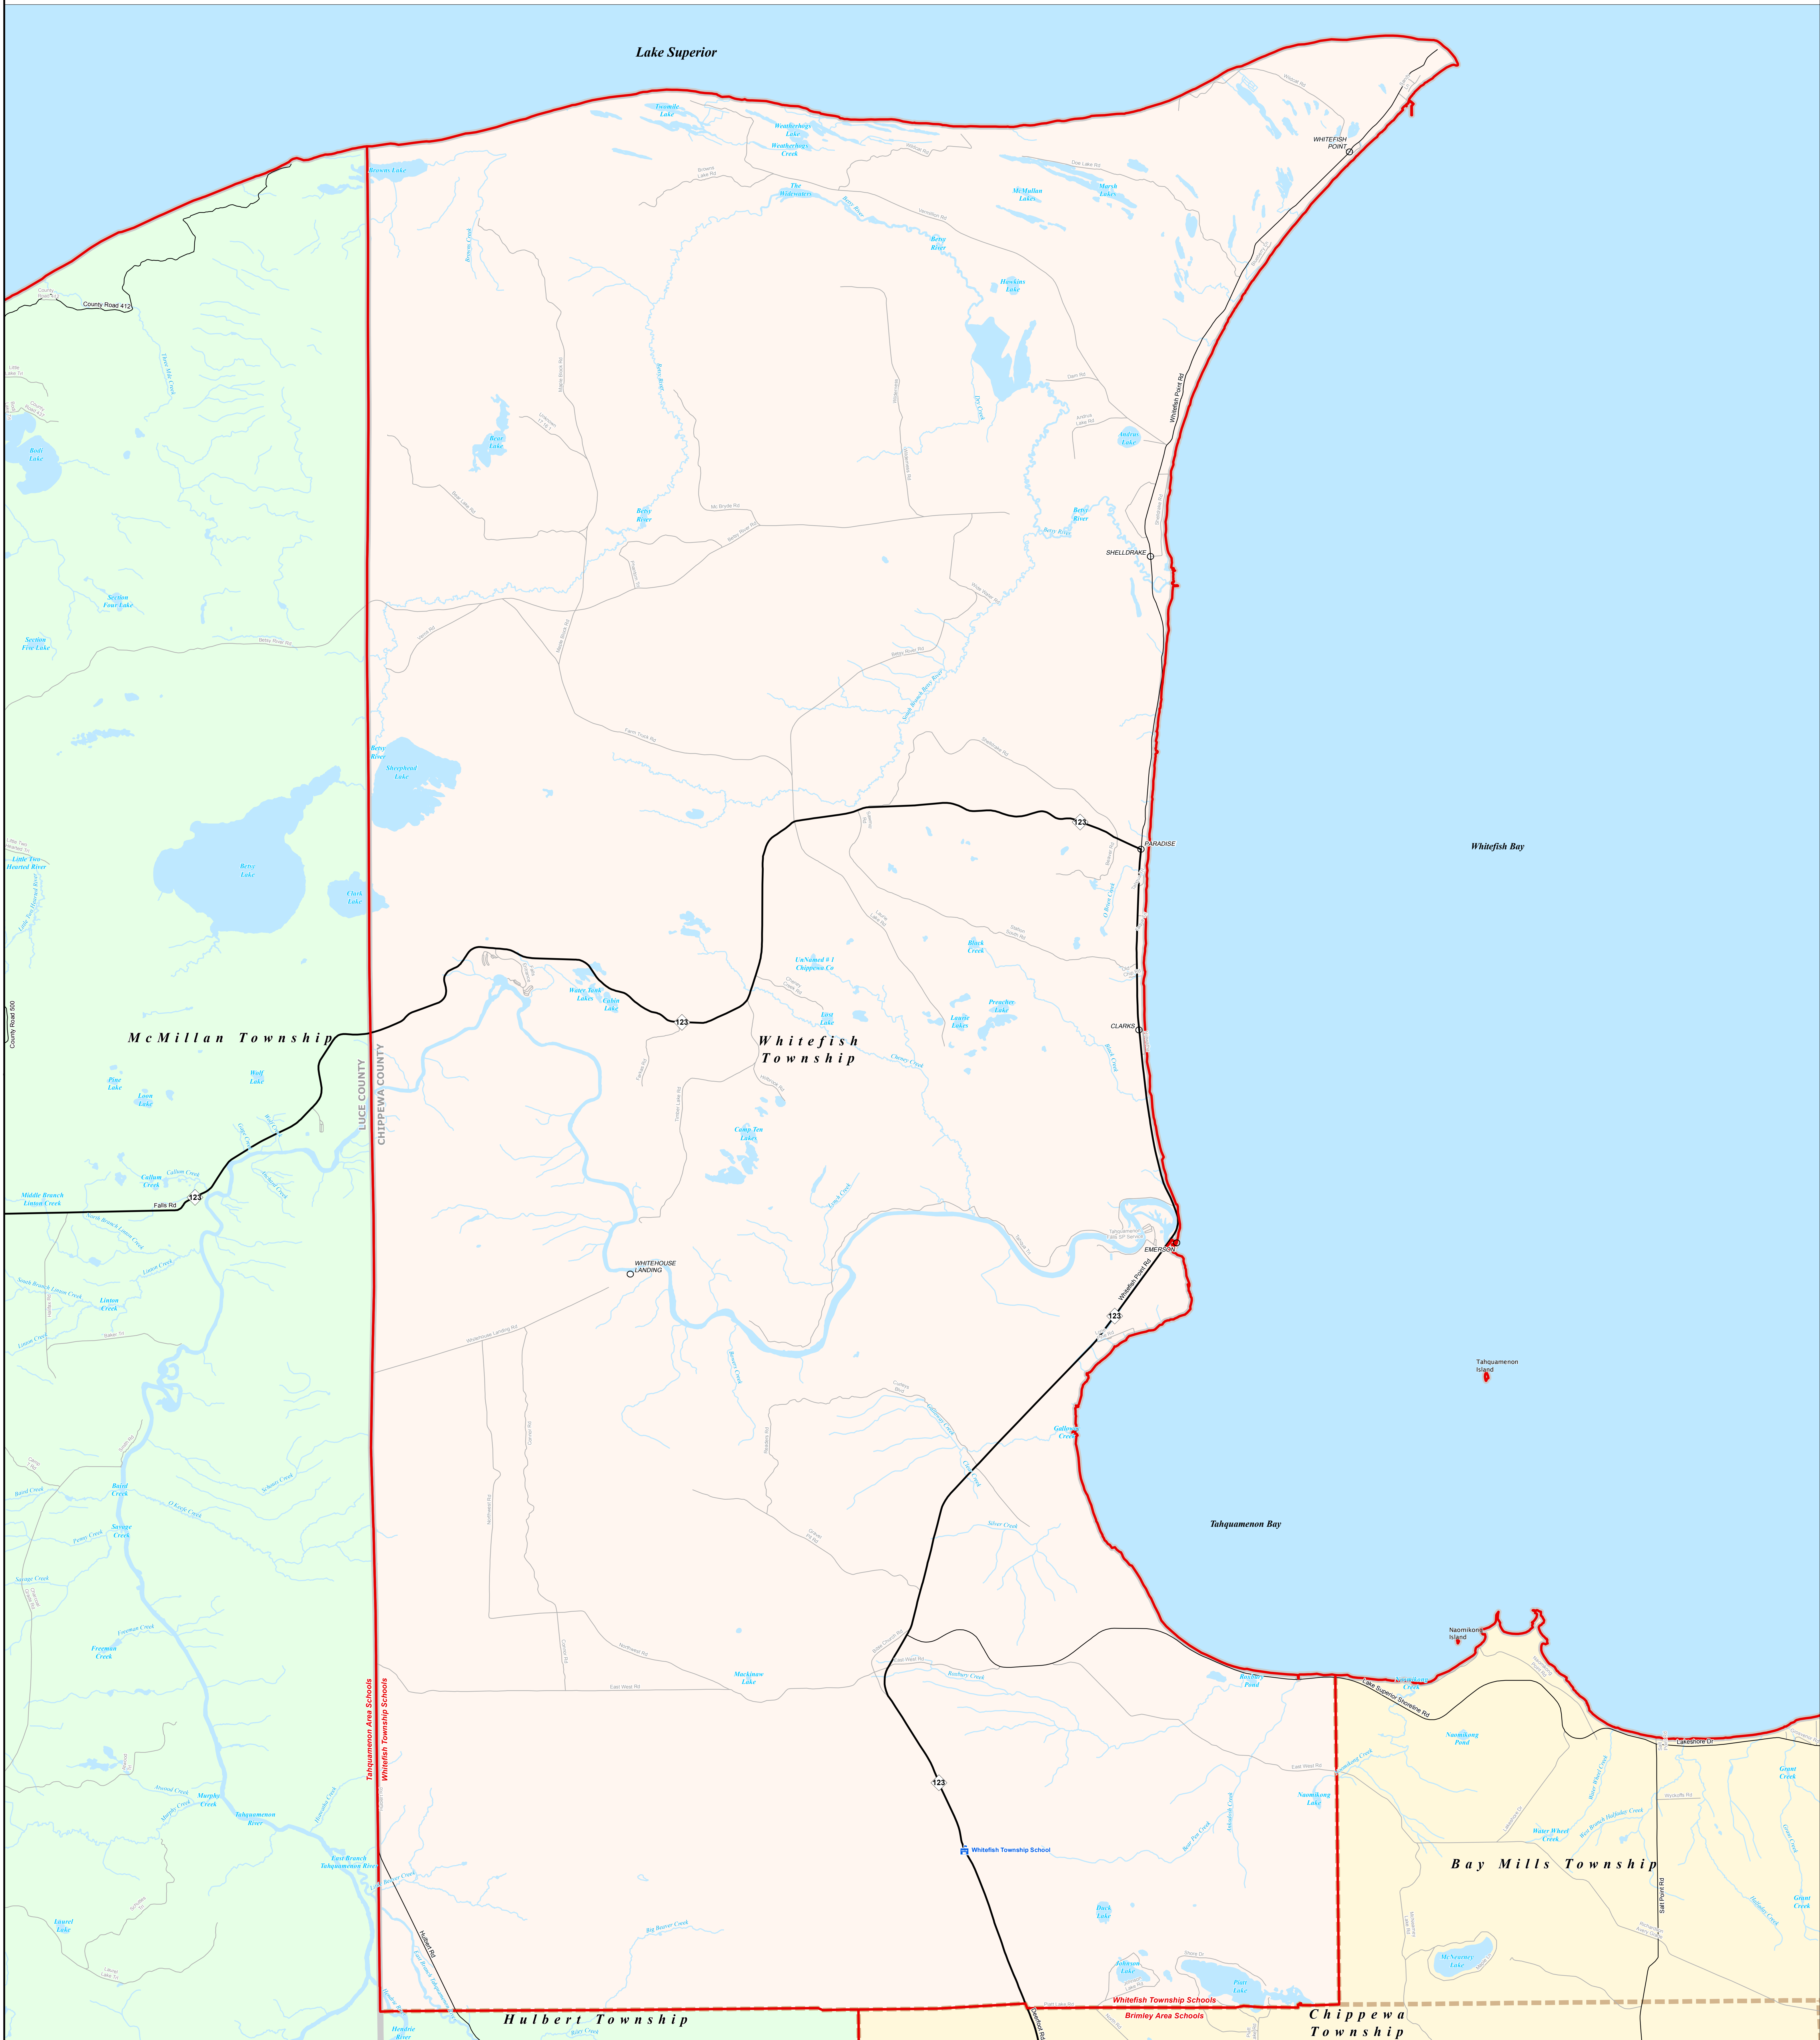

WHITEFISH TOWNSHIP SCHOOLS

Eastern Upper Peninsula ISD

0 0.25 0.5 1 Miles

*Note: Non K-12 School Districts identified with Asterisk (*) in Name

11/14/13

Legend	
School District	Unincorporated Place
County	Water Feature
City	River, Stream, or Drain
Township	Railroad
Village	Freeway
Census Designated Place	Highway
	Primary Road
	Local Road

Source: Michigan Geographic Framework, v13a